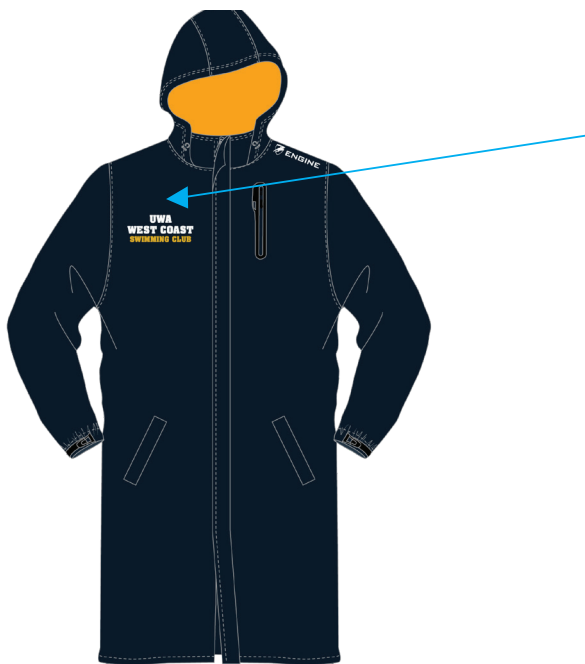

SURNAME

**UWA
WEST COAST
SWIMMING CLUB**